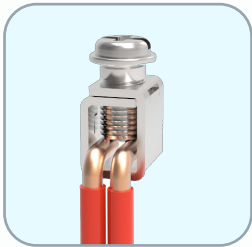

## STYLISH & SLIM DESIGN THAT SMOOTH TO THE TOUCH

Slim 8.2mm thickness that seamlessly blends into paint or wallpaper

Angled edges with simple curved dolly for soft switching

Tapered edges for easy installation and dismantling

## EASY INSTALLATION WITH INJURY PREVENTION FEATURES

M4 screw with folded terminal suitable for 2 x 4mm<sup>2</sup> cables

Robust honeycomb integral support structure increase the strength of the bracket to prevent deflection

## RELIABLE, SAFE AND DURABLE

Reverse bridge design, can effectively reduce arcing, and improve the switch with longer service life.

IEC Certified and applicable to LED load

99.7% copper alloy bridge ensure excellent corrosion resistance and electrical / heat conductivity