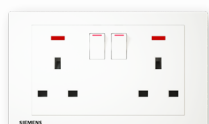

## Socket Outlets, White

**5UB1312-3PC01**  
13A 1 Gang Single Pole Switched Socket  
with Indicator

**5UB1313-3PC01**  
13A 1 Gang Single Pole Switched Socket  
with Neon Indicator

**5UB1322-3PC01**  
13A Twin Gang Single Pole Switched  
Socket with Indicator

**5UB1323-3PC01**  
13A Twin Gang Single Pole Switched  
Socket with Neon Indicator

**5UB1336-3PC01**  
15A 1 Gang Single Pole Switched Socket  
with Indicator

**5UB1374-3PC01**  
13A 1 Gang Single Pole Switched Socket  
with 2 x 2.4A USB (Type-A)