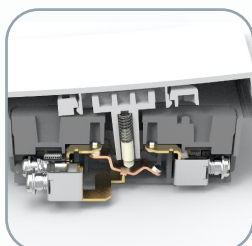

Reverse bridge design, can effectively reduce arcing, and improve the switch with longer service life.